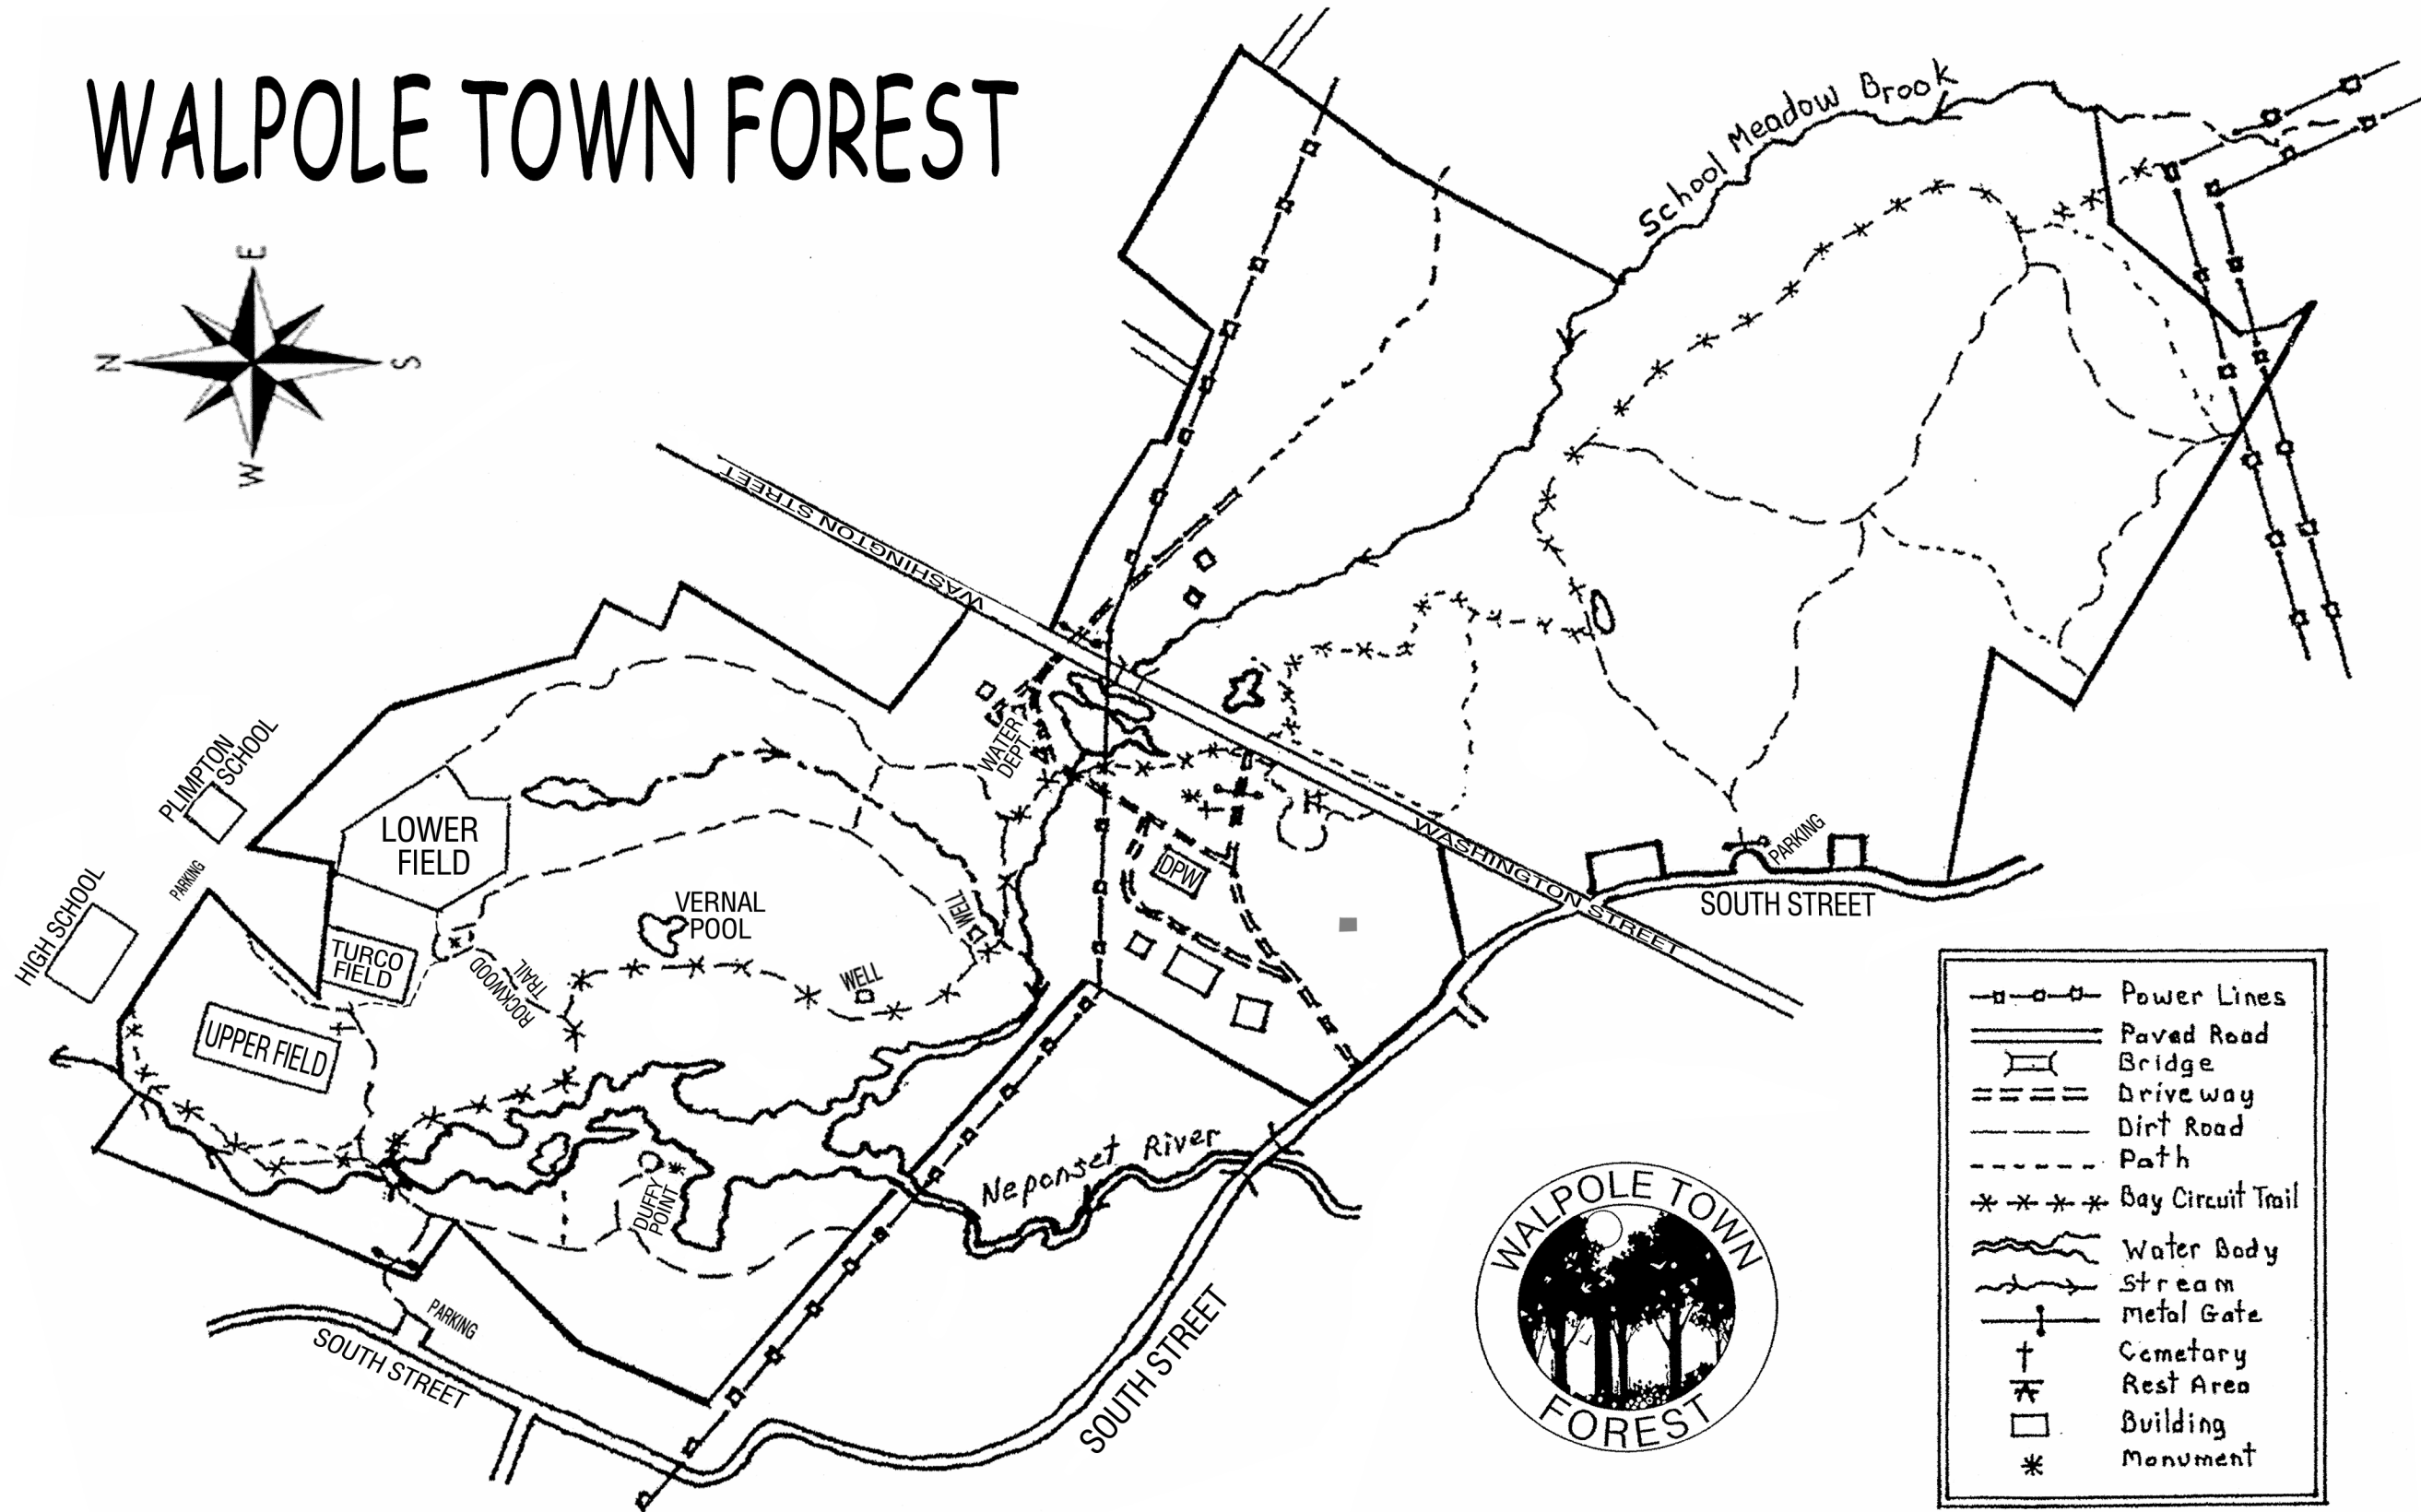

WALPOLE TOWN FOREST

	Power Lines
	Paved Road
	Bridge
	Drive way
	Dirt Road
	Path
	Bay Circuit Trail
	Water Body
	Stream
	metal Gate
	Cemetery
	Rest Area
	Building
	Monument