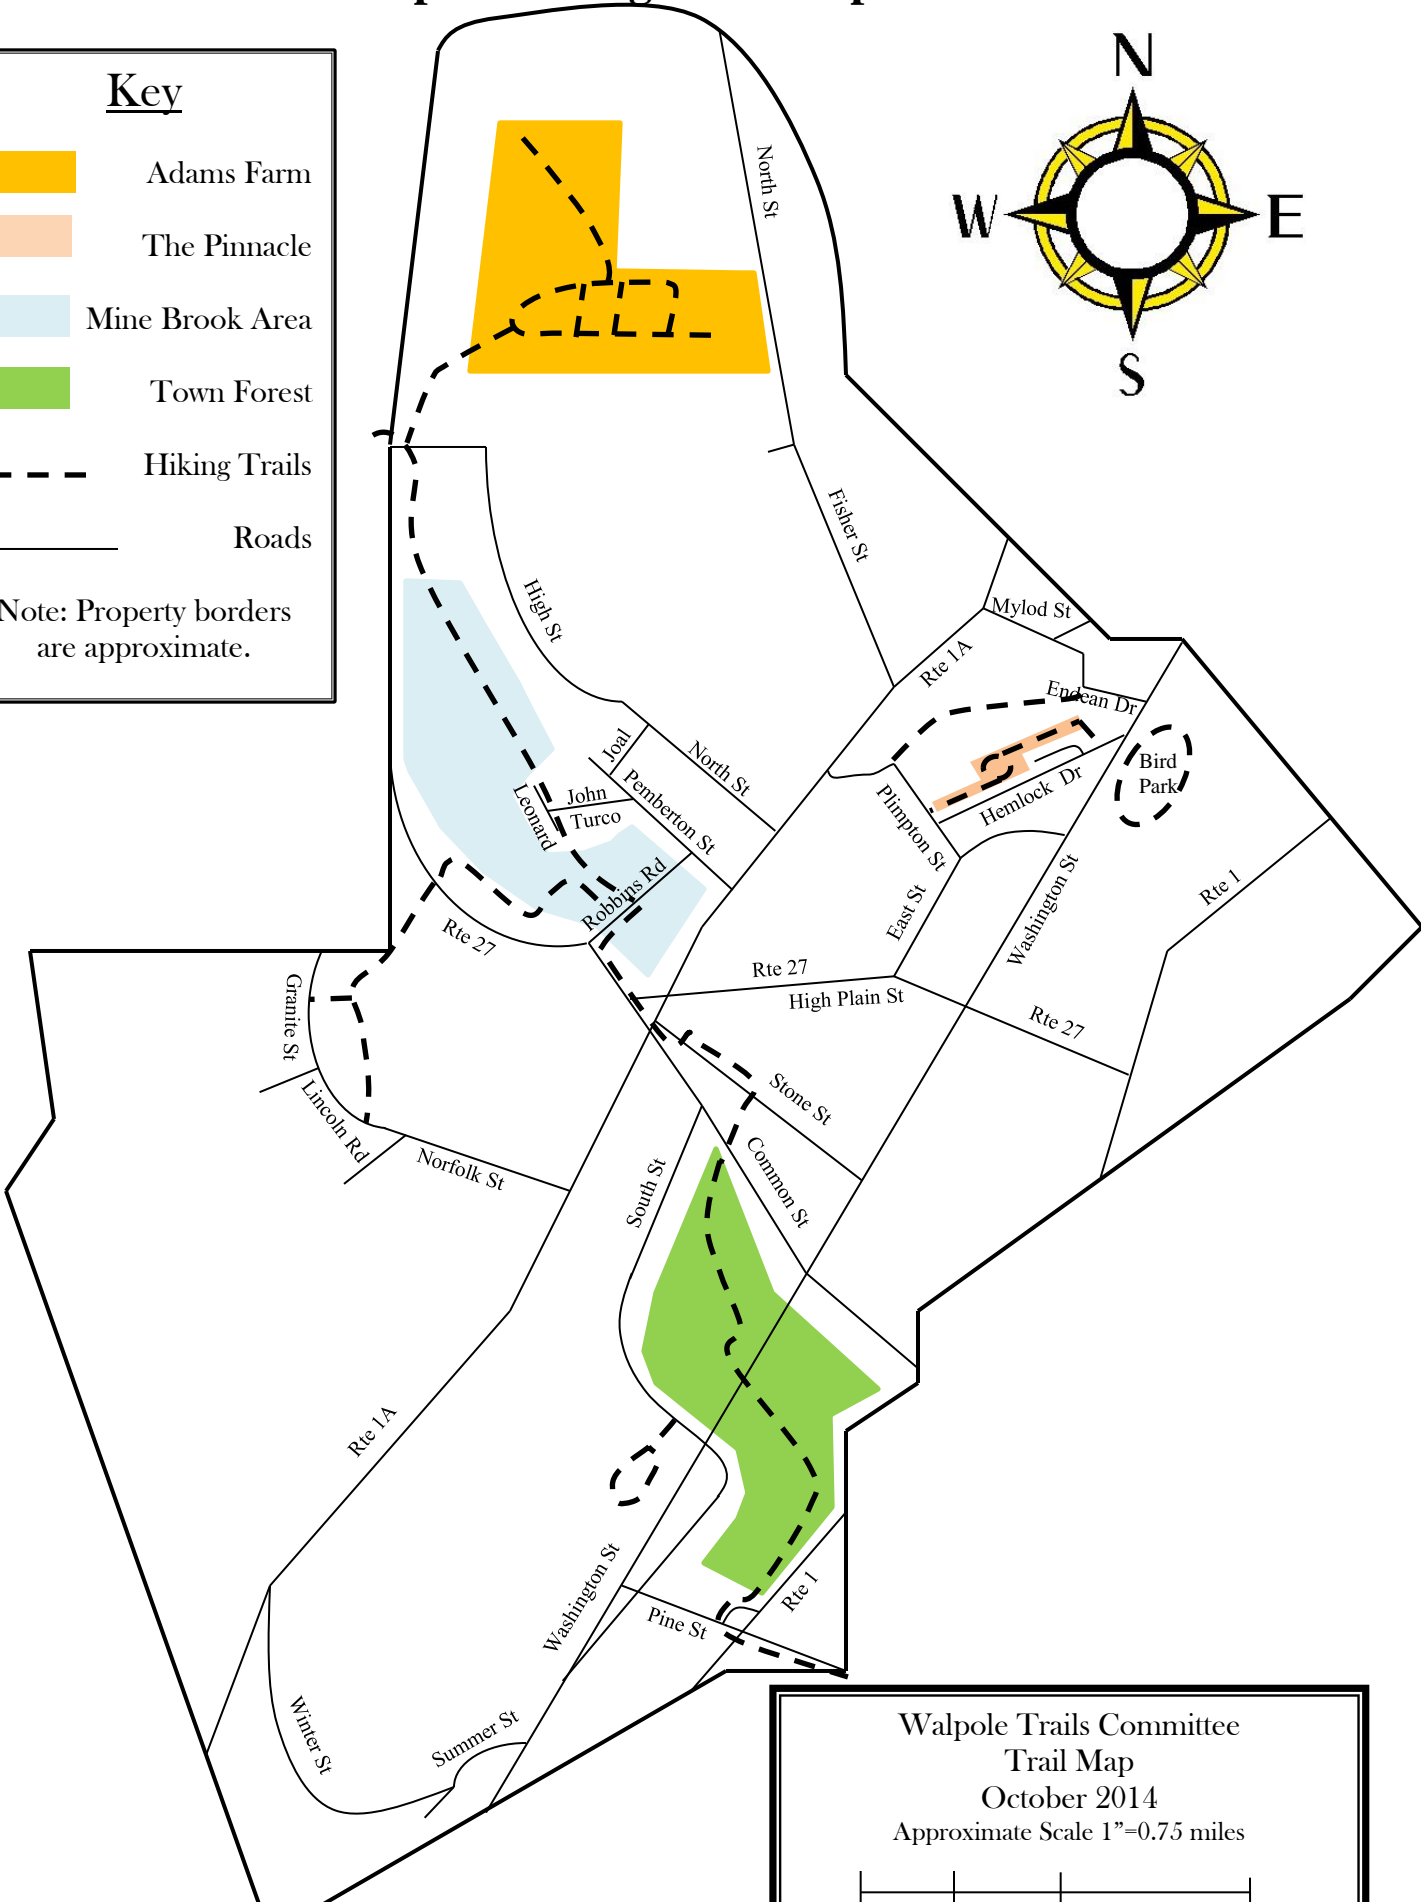

Walpole Hiking Trail Map

Key

-  Adams Farm
-  The Pinnacle
-  Mine Brook Area
-  Town Forest
-  Hiking Trails
-  Roads

Note: Property borders are approximate.

Walpole Trails Committee
 Trail Map
 October 2014
 Approximate Scale 1"=0.75 miles