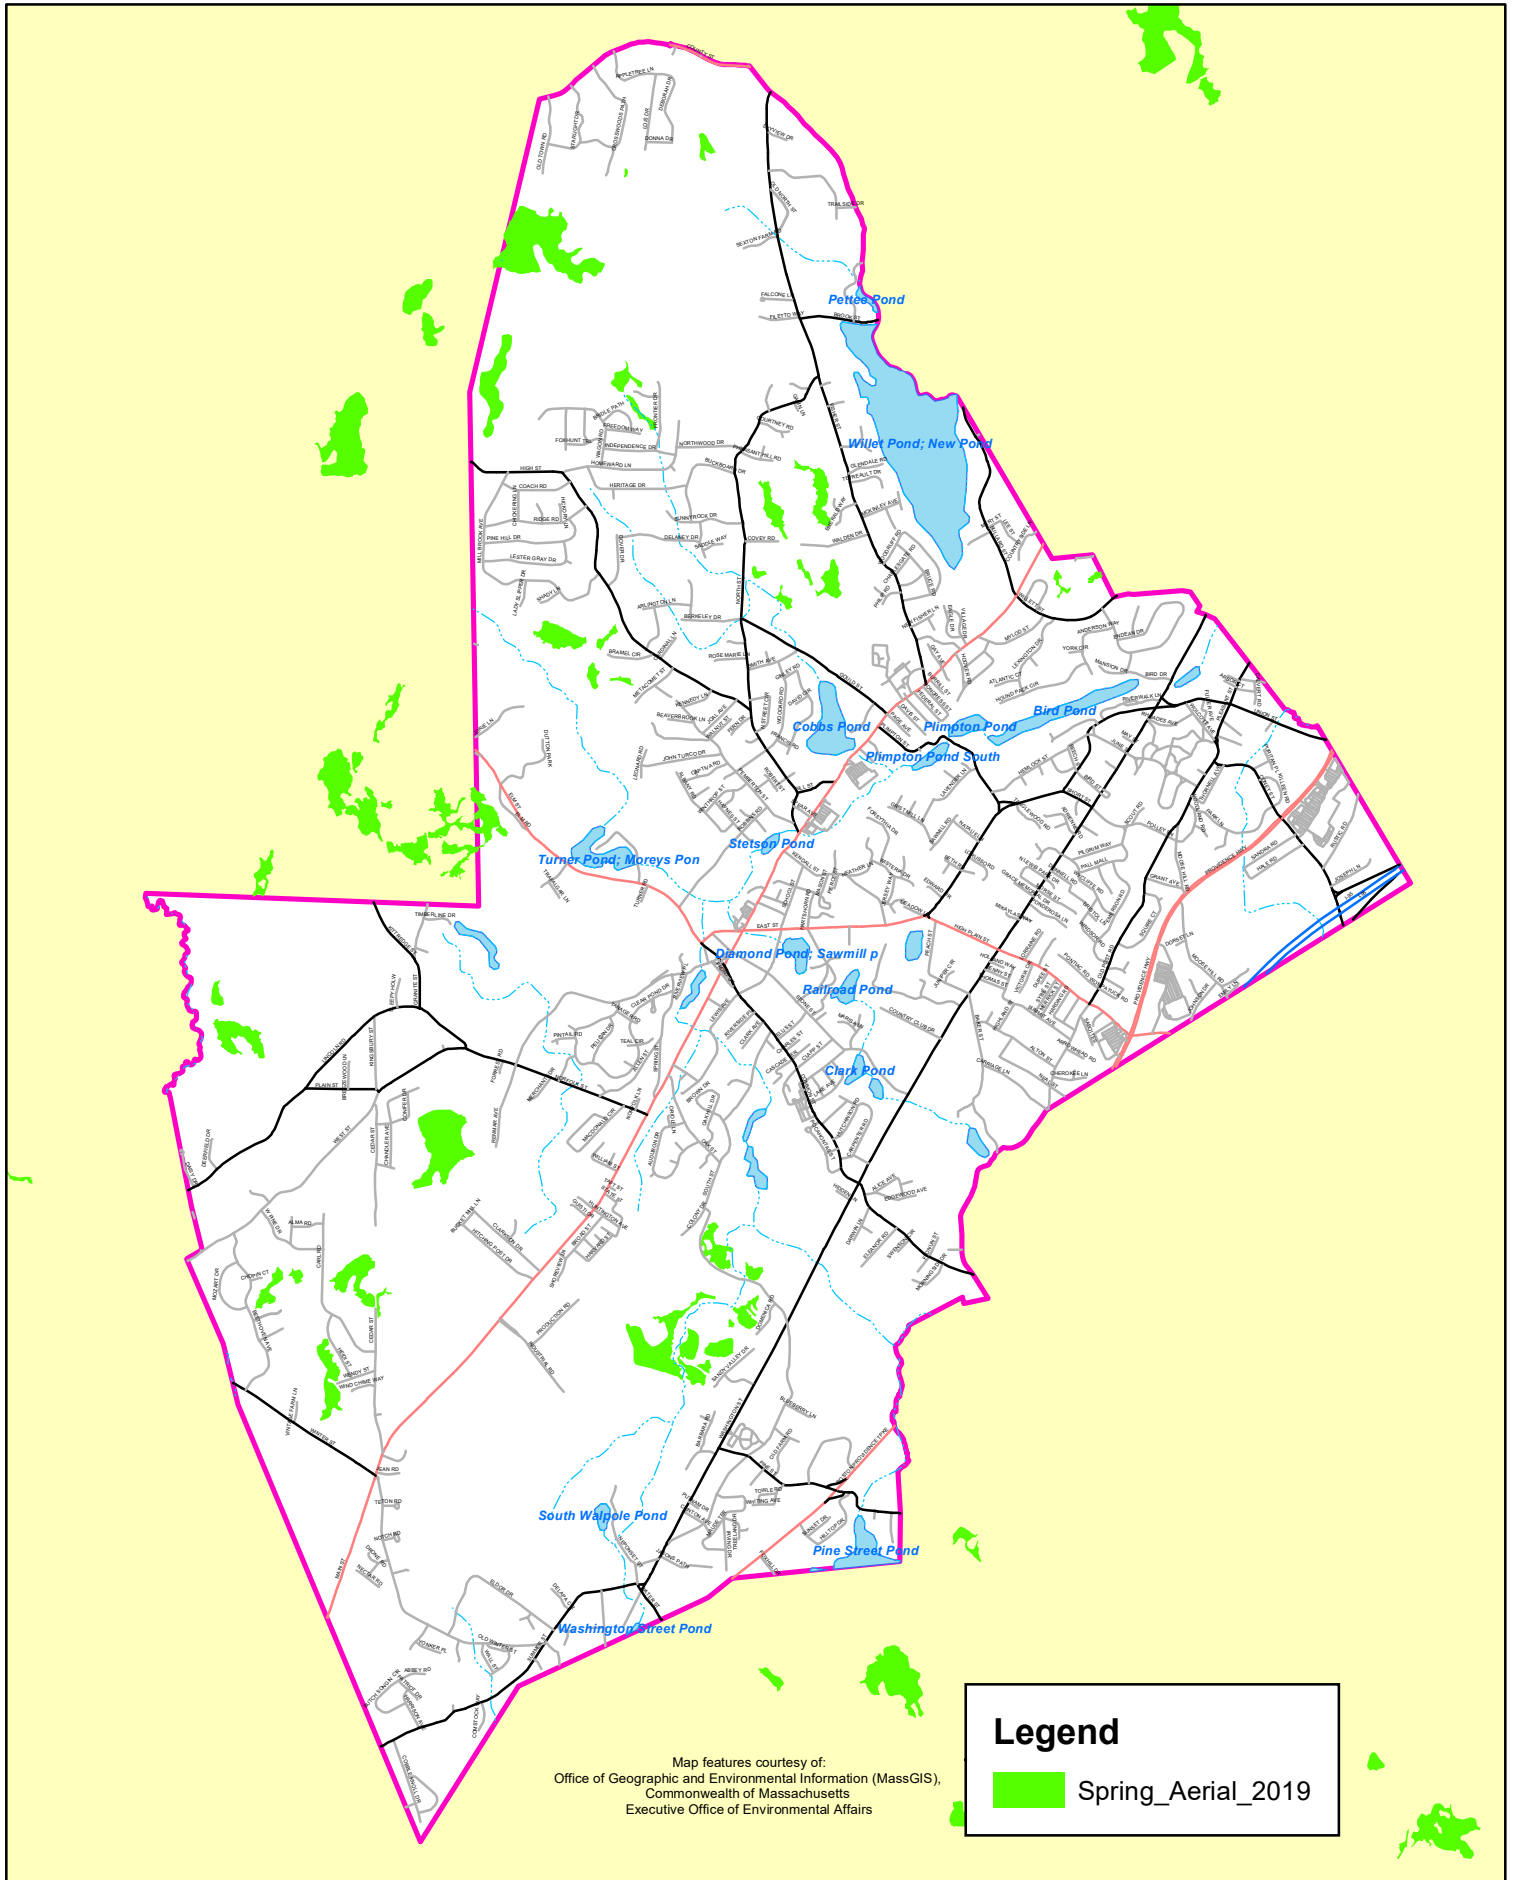

Norfolk County Mosquito Control District 2019 Walpole Targeted Spring Aerial Wetlands

Map features courtesy of:
Office of Geographic and Environmental Information (MassGIS),
Commonwealth of Massachusetts
Executive Office of Environmental Affairs

Legend

 Spring_Aerial_2019