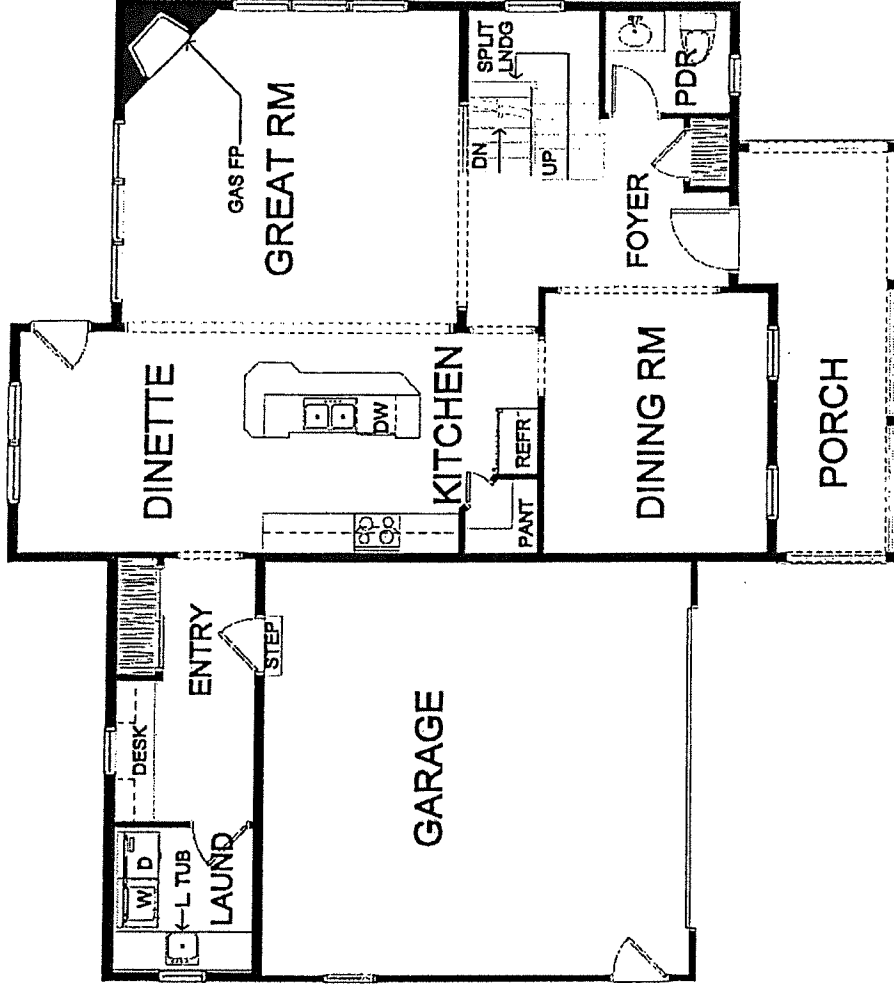

**FIRST FLOOR**  
1152 SQ FT

**PATRICK J. MORABITO, A.I.A. ARCHITECT, P.C.**

ALT. M. BATH

ALT. LOFT

SECOND FLOOR  
1124 SQ FT

PATRICK J. MORABITO, A.I.A. ARCHITECT, P.C.

---

**PATRICK J. MORABITO, A.I.A. ARCHITECT, P.C.**