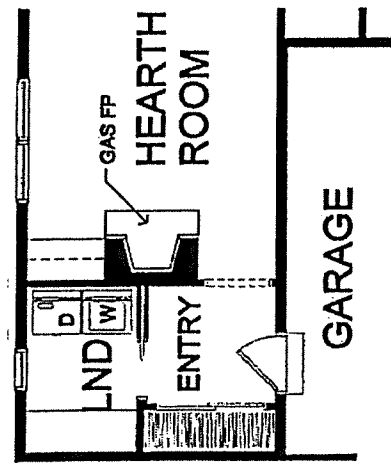

**PATRICK J. MORABITO, A.I.A. ARCHITECT, P.C.**

© Copyright 2006 Patrick J. Morabito, A.I.A. Architect, P.C. These drawings may not be reproduced in any form without written permission from Patrick J. Morabito, A.I.A. Architect P.C. and Brannon Homes, Inc.

OPTIONAL M. BATH

PATRICK J. MORABITO, A.I.A. ARCHITECT, P.C.

**HEARTH ROOM OPTION**  
 1246 SQUARE FEET  
 2345 TOTAL SQUARE FEET

**DEN OPTION**  
 1211 SQUARE FEET  
 2310 TOTAL SQUARE FEET

**PATRICK J. MORABITO, A.I.A. ARCHITECT, P.C.**