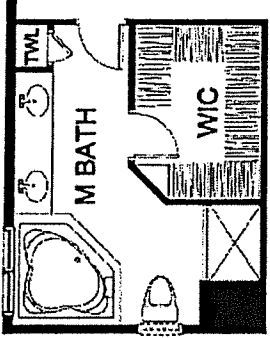

**FIRST FLOOR**  
1152 SQ FT

**PATRICK J. MORABITO, A.I.A. ARCHITECT, P.C.**

ALT. M. BATH

ALT. LOFT

SECOND FLOOR  
1124 SQ FT

PATRICK J. MORABITO, A.I.A. ARCHITECT, P.C.

---

**PATRICK J. MORABITO, A.I.A. ARCHITECT, P.C.**