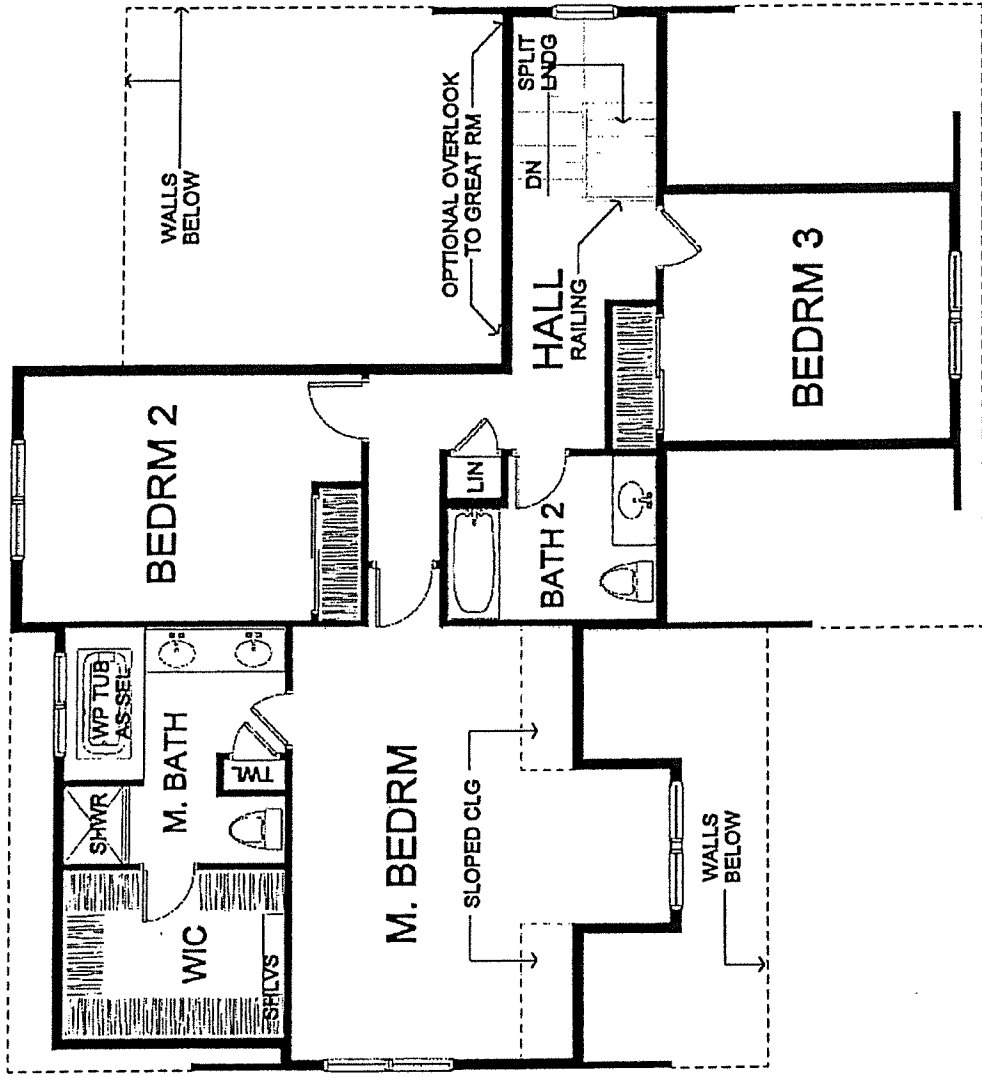

OPTIONAL M. BATH

PATRICK J. MORABITO, A.I.A. ARCHITECT, P.C.