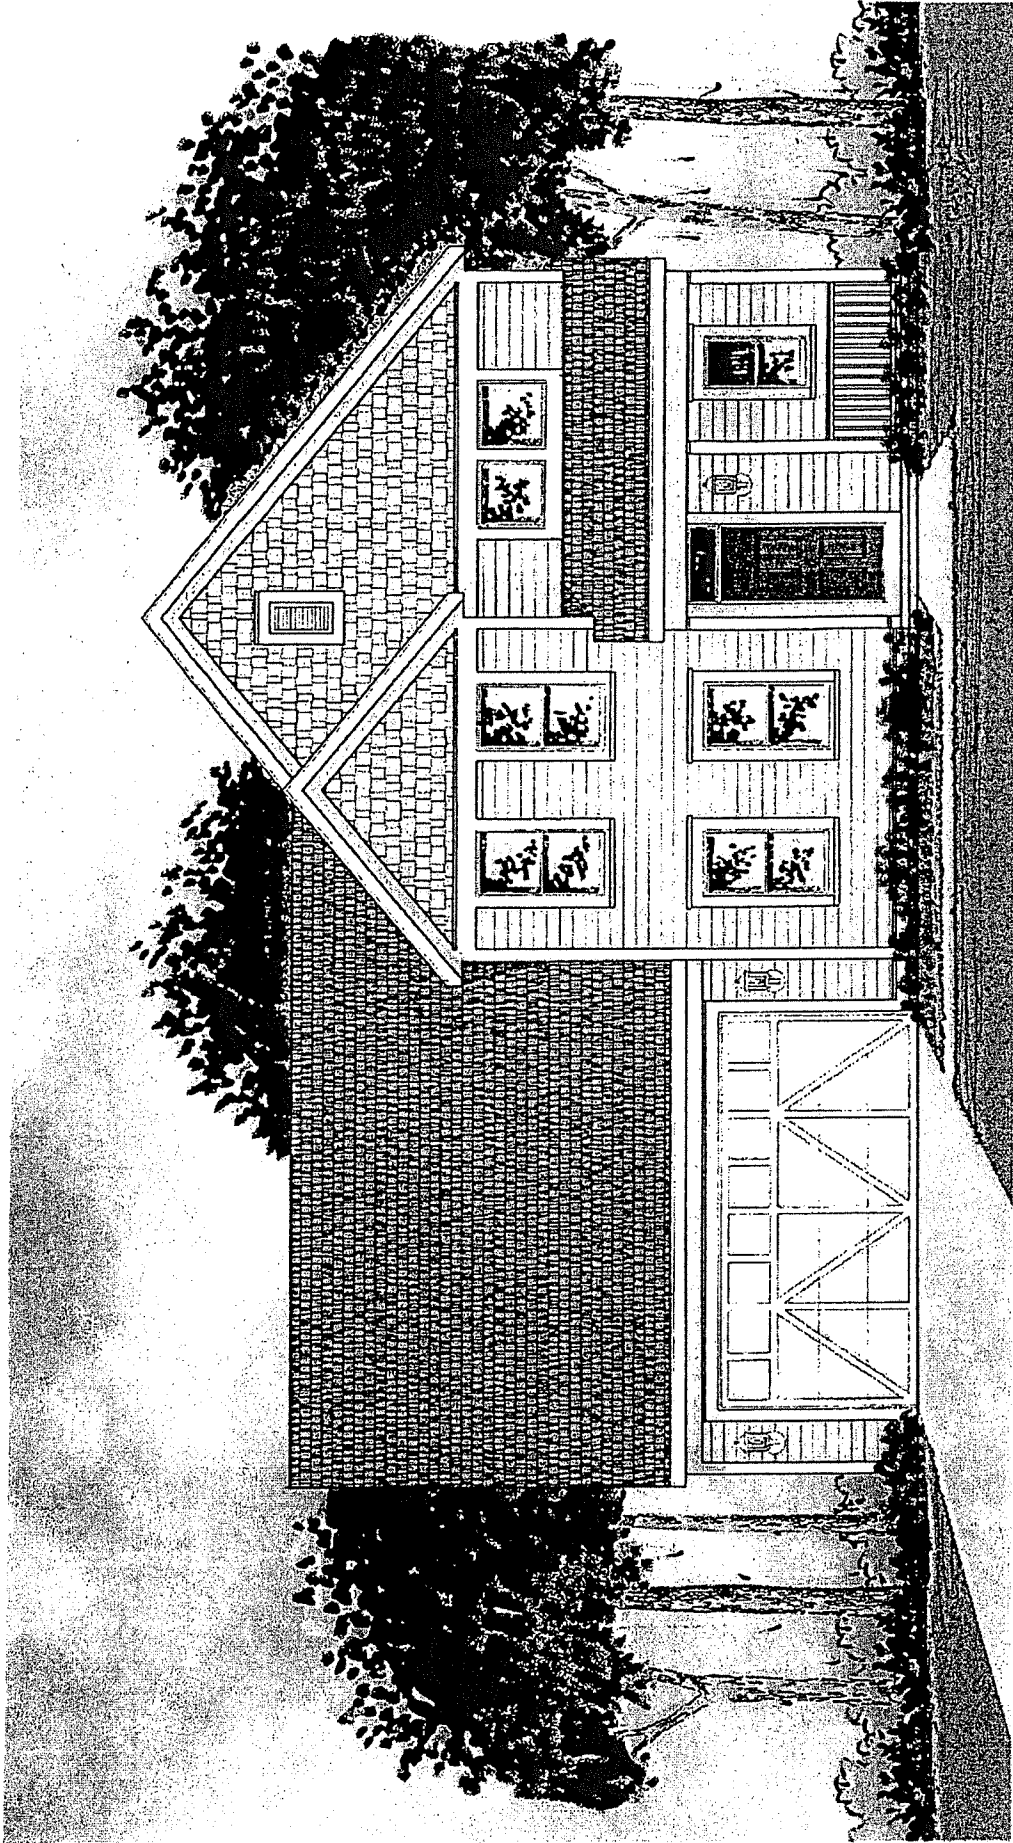

PATRICK J. MORABITO, A.I.A. ARCHITECT, P.C.

© Copyright 2006 Patrick J. Morabito, A.I.A. Architect, P.C. These drawings may not be reproduced in any form without written permission from Patrick J. Morabito, A.I.A. Architect P.C. and Brannon Homes, Inc.