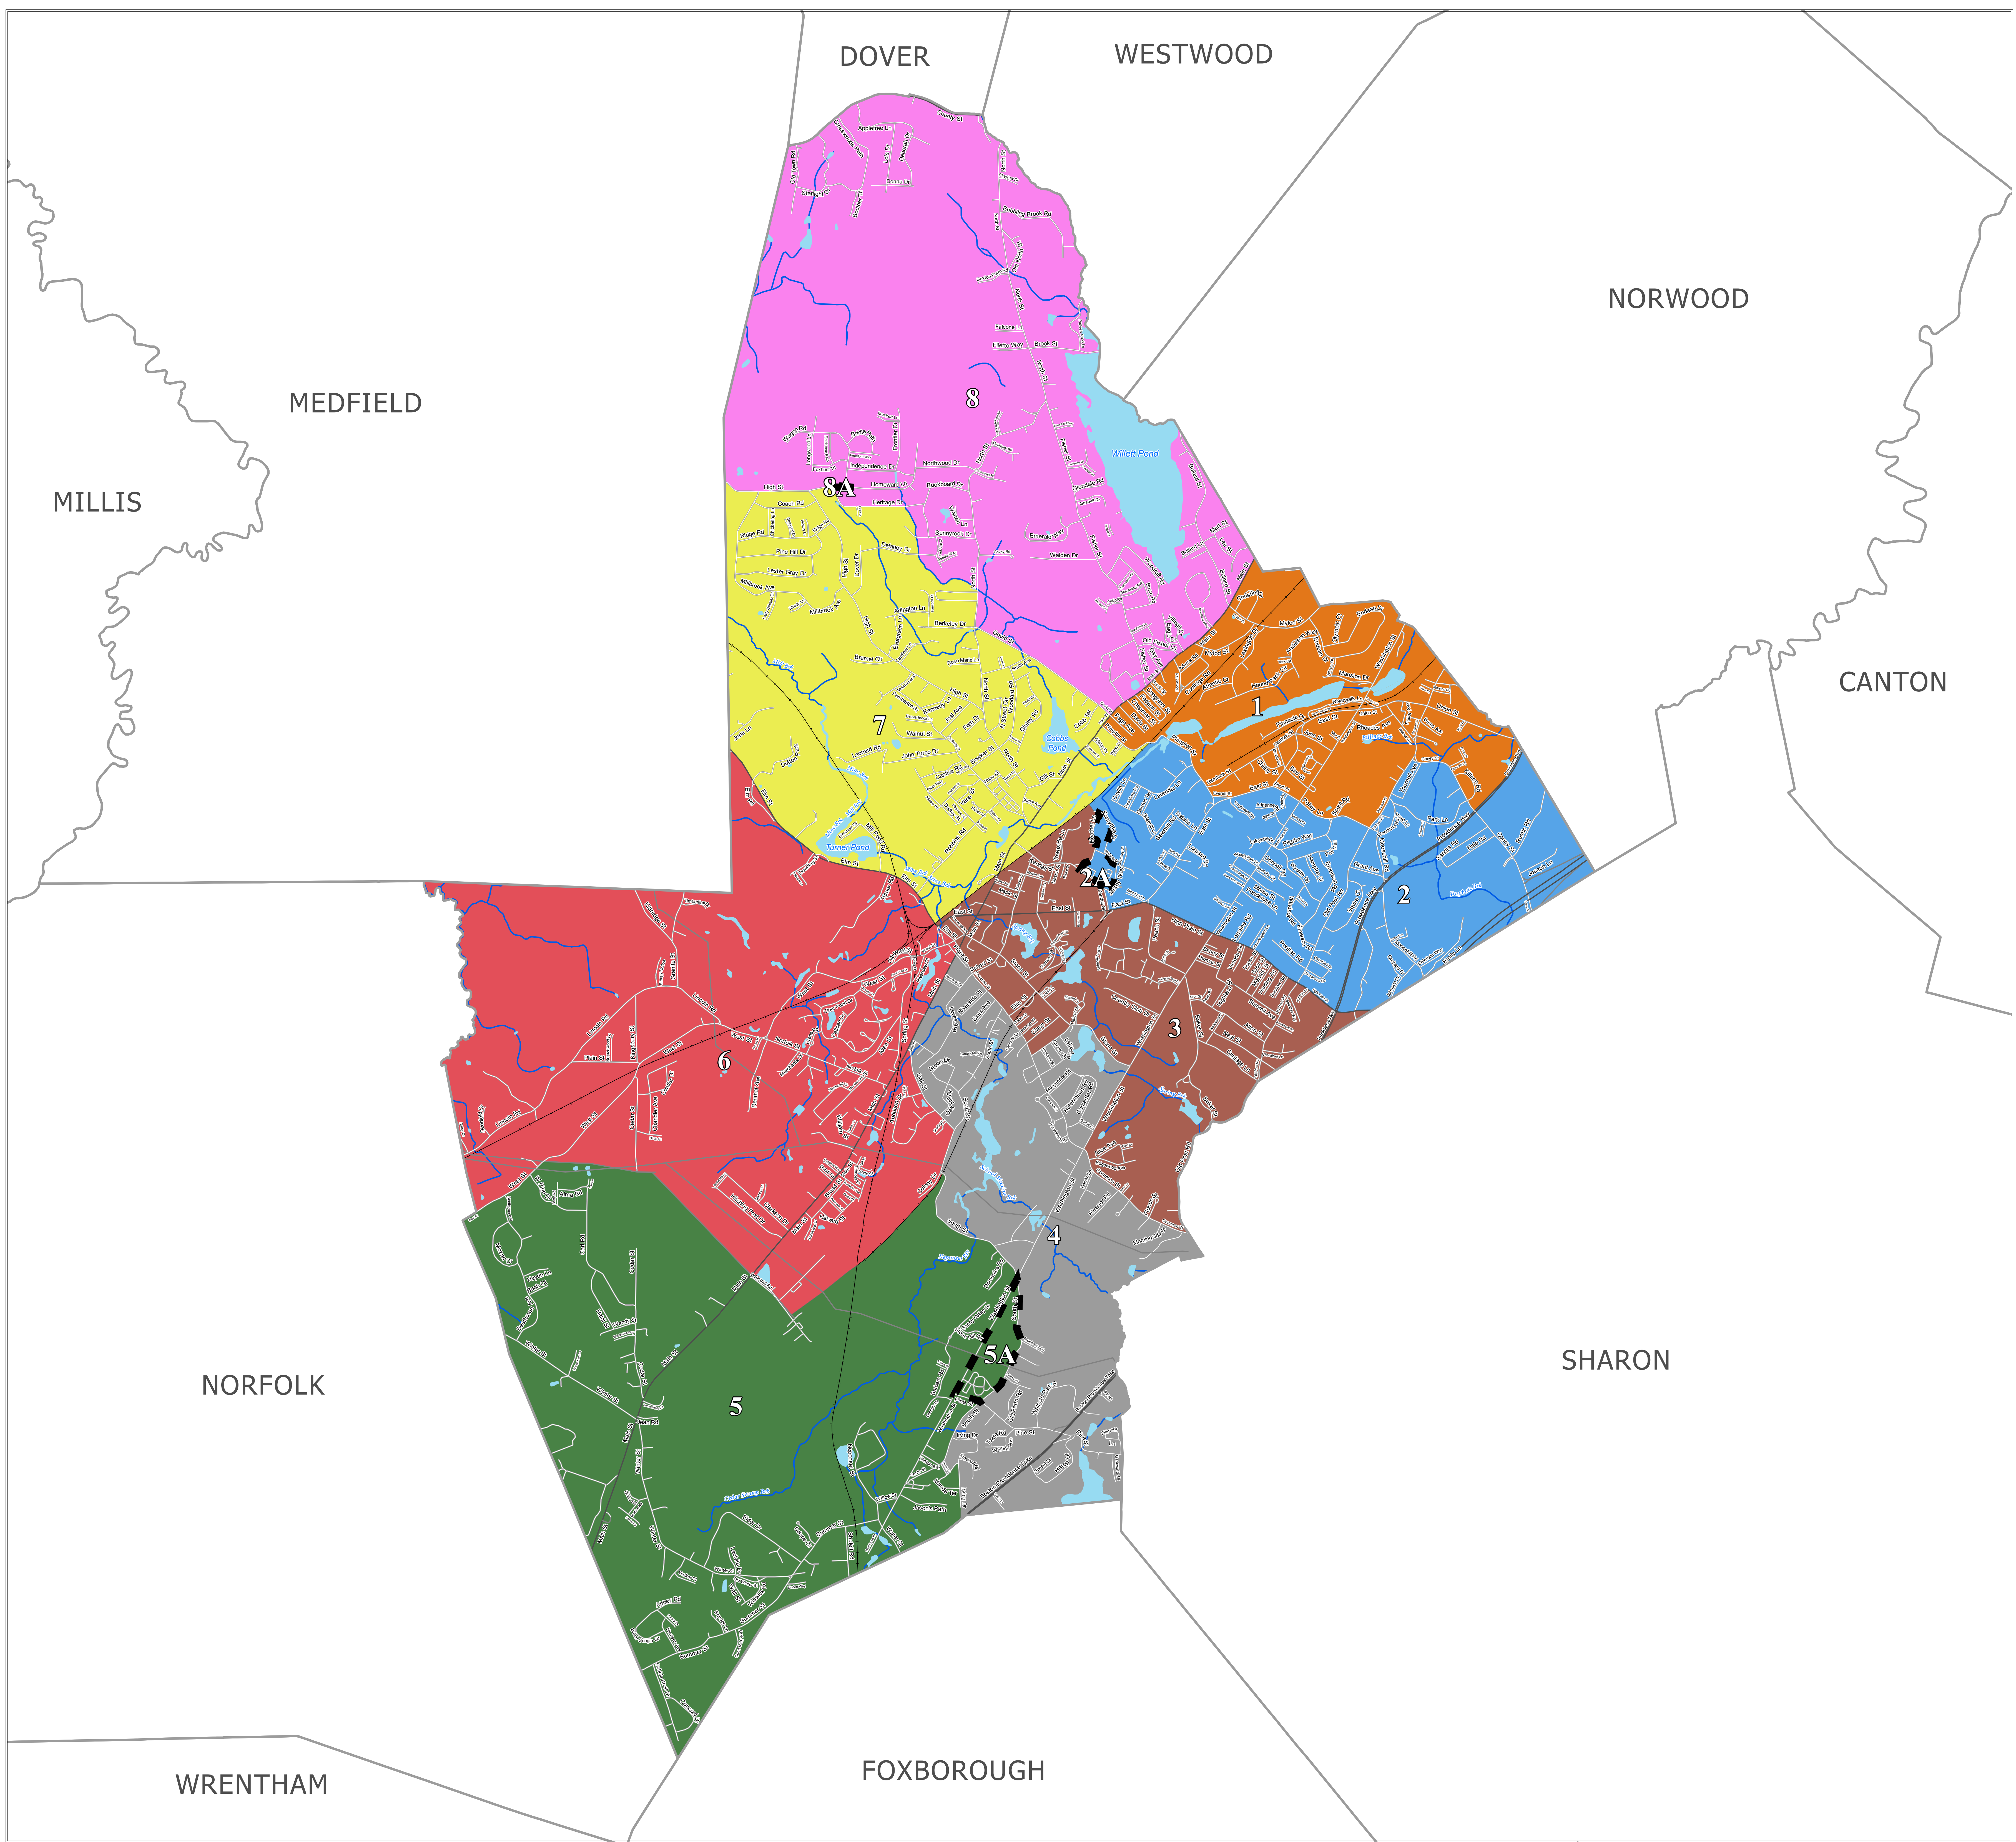

# Town of Walpole

Map Prepared for the Town of Walpole  
 Courtesy of William F. Galvin, Census Liaison  
 Secretary of the Commonwealth

**2020 Population - - 26,383**

Minimum 5%	Target Population	Maximum 5%
3,133	3,298	3,463

**Precinct Boundaries Walpole**

Precinct	2020 Population	Variance
1	3,224	-2.24
2	3,454	4.73
3	3,383	2.58
4	3,384	2.61
5	3,282	-0.49
6	3,188	-3.34
7	3,273	-0.76
8	3,195	-3.12

Population is based on the official U.S. 2020 Census block-level data.  
 Boundaries effective December 31, 2021

**Legend**

- Sub-Precinct
- Municipal Boundary
- Geographical Features**
- Major Road
- Local Road
- Railroad
- Other Municipal Features
- Streams, Rivers
- Coastal Water, Lakes, Ponds, Major Rivers